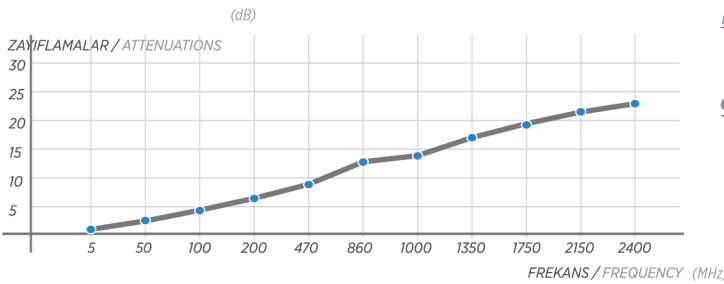

ELEKTRİKSEL ÖZELLİKLER ELECTRICAL CHARACTERISTICS

ZAYIFLAMALAR (20°C) ATTENUATIONS (20°C)

MHz	5	200	400	800	1000	2150	2400	3000
dB/100m	1,8	6,7	9,5	13,5	15,3	23	25,6	29,9

NOTLAR

Bina dışı uygulamalar için PE kılıflı versiyonu mevcuttur.
Alev geciktiricilik testi; PVC kılıflı kablolar için uygulanmaktadır.

*:PVC kılıflı kablolar için.

NOTES

PE sheath is available for outdoor application.
Flame retardant test is applied for PVC sheathed cables.

*:For PVC sheathed cables.